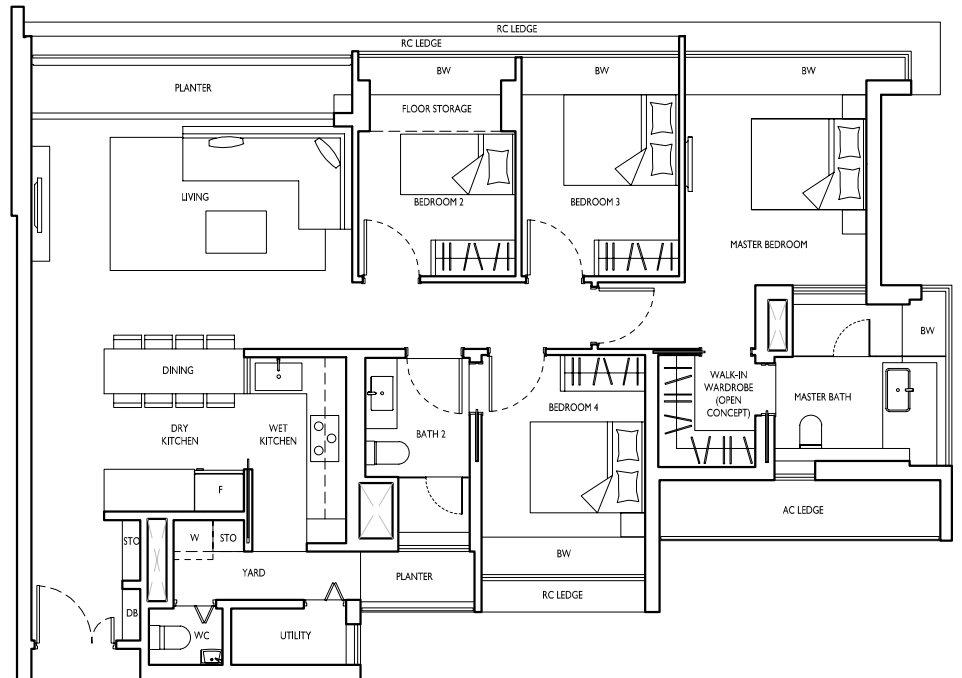

TYPE D3
133 sq m / 1432 sq ft
BLK 145 - #04-63 to #13-63,
#03-66 to #13-66*