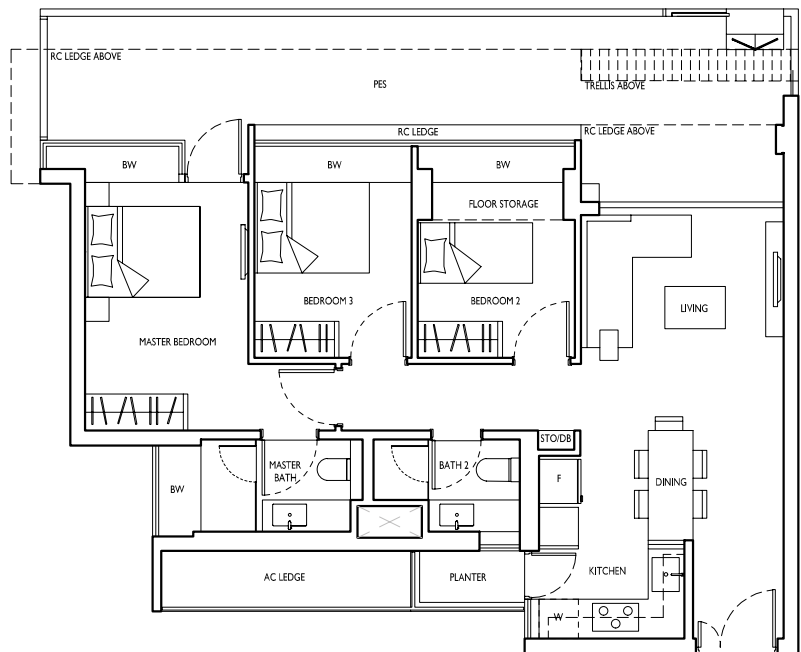

TYPE C2-1(P)
117 sq m / 1259 sq ft
BLK 133 - #01-26