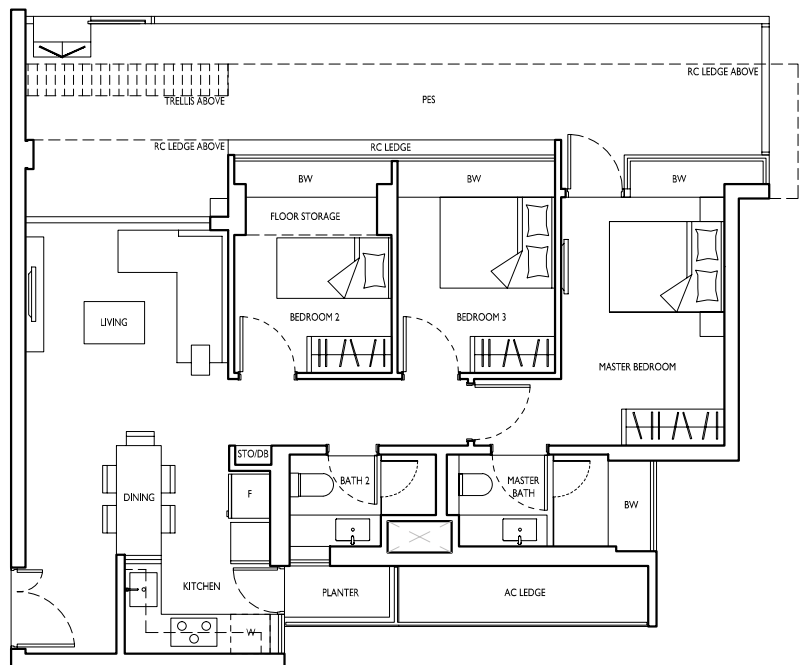

*mirror unit

KEY PLAN NOT TO SCALE

3-Bedroom

TYPE C2-1
 90 sq m / 969 sq ft
 BLK 133 - #02-26

TYPE C2
 90 sq m / 969 sq ft
 BLK 129 - #02-07*

TYPE C2
 90 sq m / 969 sq ft
 BLK 129 - #03-07 to #11-07*

TYPE C2-1
 90 sq m / 969 sq ft
 BLK 133 - #03-26 to #11-26