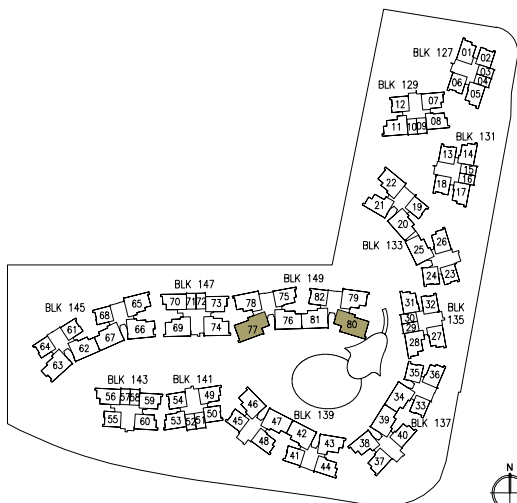

#including 17 sq m / 183 sq ft of void area

KEY PLAN NOT TO SCALE

Sales Hotline

6100 7181

www.ebrochure.com.sg