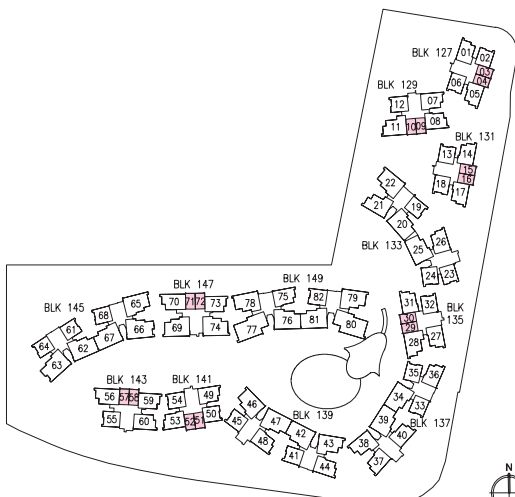

TYPE A1
45 sq m / 484 sq ft
BLK 127 - #03-04 to #11-04
BLK 135 - #03-30 to #11-30

TYPE A1-1^
45 sq m / 484 sq ft
BLK 127 - #03-03 to #11-03*
BLK 141 - #03-51 to #11-51*

TYPE A1-2
45 sq m / 484 sq ft
BLK 129 - #03-10 to #11-10
BLK 147 - #03-71 to #12-71*

TYPE A1-3^
45 sq m / 484 sq ft
BLK 129 - #03-09 to #11-09*
BLK 147 - #03-72 to #12-72

TYPE A1-4
45 sq m / 484 sq ft
BLK 131 - #03-16 to #11-16
BLK 141 - #03-52 to #11-52
BLK 143 - #03-58 to #12-58

TYPE A1-5^
45 sq m / 484 sq ft
BLK 131 - #03-15 to #11-15*

TYPE A1-6^
45 sq m / 484 sq ft
BLK 135 - #03-29 to #11-29*
BLK 143 - #03-57 to #12-57*

^ DB VARIATION FOR ALL
TYPE A1-1, TYPE A1-3, TYPE A1-5
& TYPE A1-6

KEY PLAN NOT TO SCALE

*mirror unit

2-Bedroom

TYPE B1-5(P)
87 sq m / 936 sq ft
BLK 145 - #01-61*, #01-68

TYPE B1-6(P)
87 sq m / 936 sq ft
BLK 127 - #01-06
BLK 129 - #01-12

TYPE B1-1(P)
92 sq m / 990 sq ft
BLK 133 - #01-23*
BLK 143 - #01-55*

TYPE B1-4(P)
92 sq m / 990 sq ft
BLK 145 - #01-64

TYPE B1-2(P)
92 sq m / 990 sq ft
BLK 133 - #01-19*