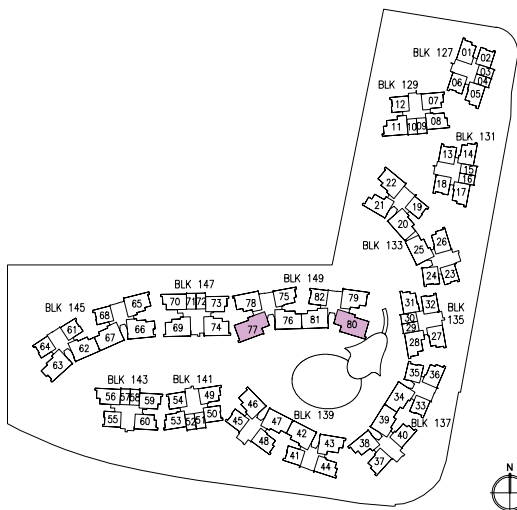

*mirror unit

KEY PLAN NOT TO SCALE

5-Bedroom

TYPE E1
 164 sq m / 1765 sq ft
 BLK 149 - #02-77*,
 #02-80

TYPE E1
 164 sq m / 1765 sq ft
 BLK 149 - #03-77 to #10-77*,
 #03-80 to #10-80

*mirror unit

KEY PLAN NOT TO SCALE