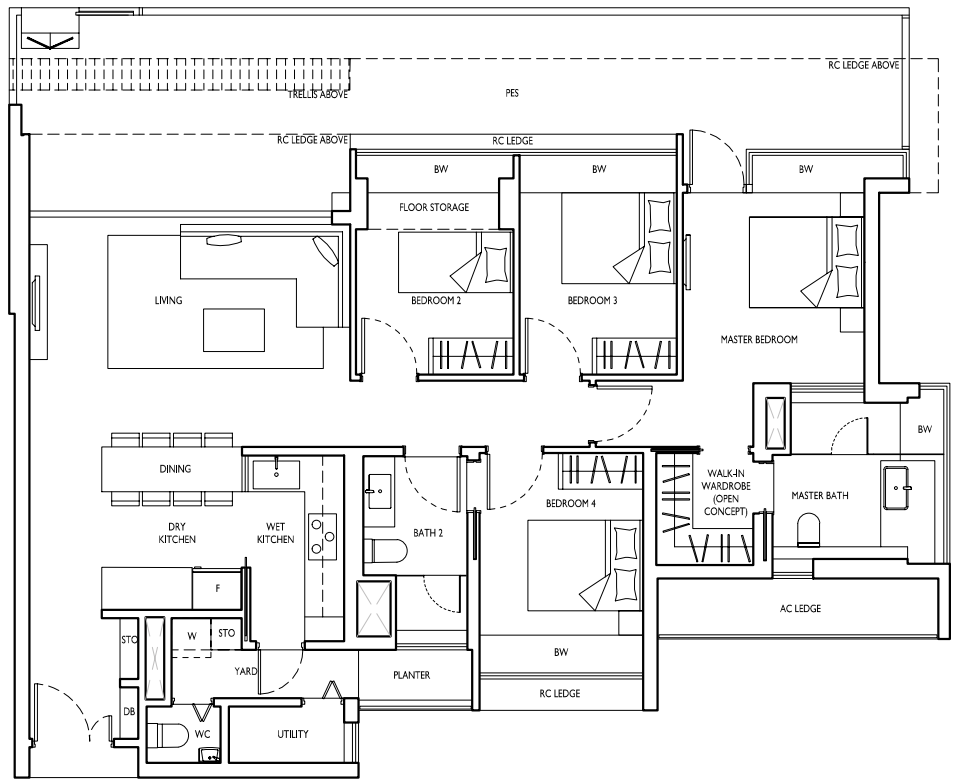

TYPE D2-3

131 sq m / 1410 sq ft
BLK 137 - #03-34 to #09-34

*mirror unit

KEY PLAN NOT TO SCALE

4-Bedroom Suite

TYPE D3(P)
 167 sq m / 1798 sq ft
 BLK 145 - #01-66*

*mirror unit

KEY PLAN NOT TO SCALE