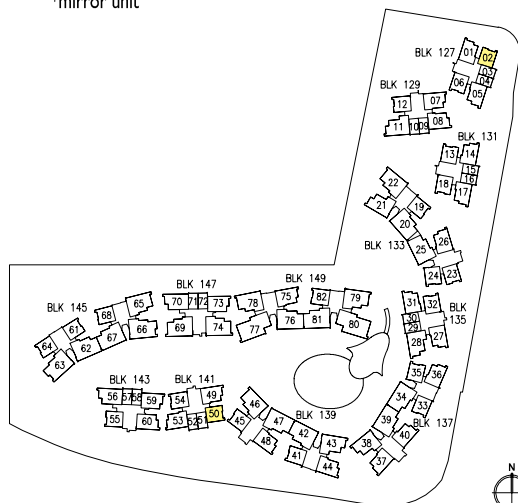

TYPE B1a
70 sq m / 753 sq ft
BLK 127 - #03-02 to #11-02

TYPE B1a-1
70 sq m / 753 sq ft
BLK 141 - #03-50 to #11-50

*mirror unit

KEY PLAN NOT TO SCALE