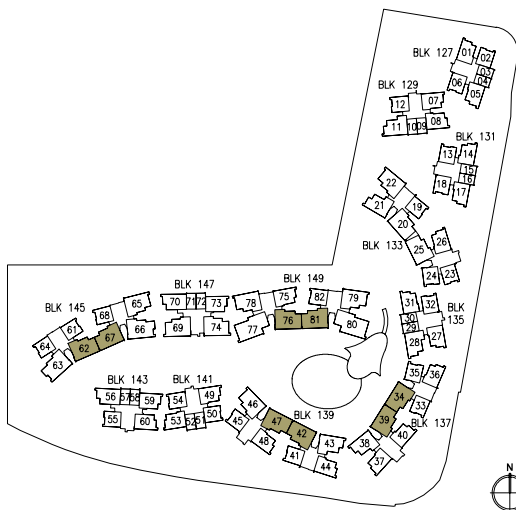

*mirror unit
#including 3 sq m / 32 sq ft of void area

KEY PLAN NOT TO SCALE