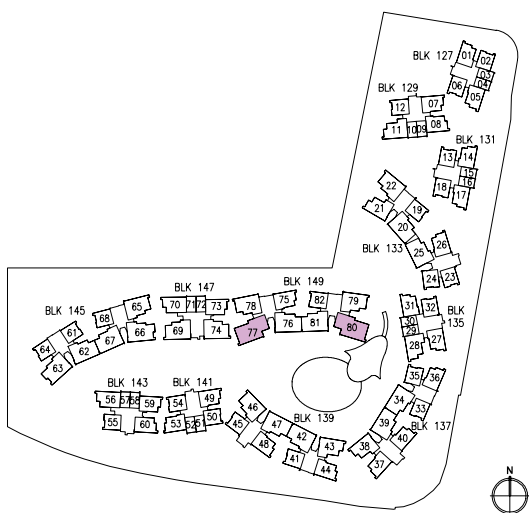

*mirror unit

KEY PLAN NOT TO SCALE