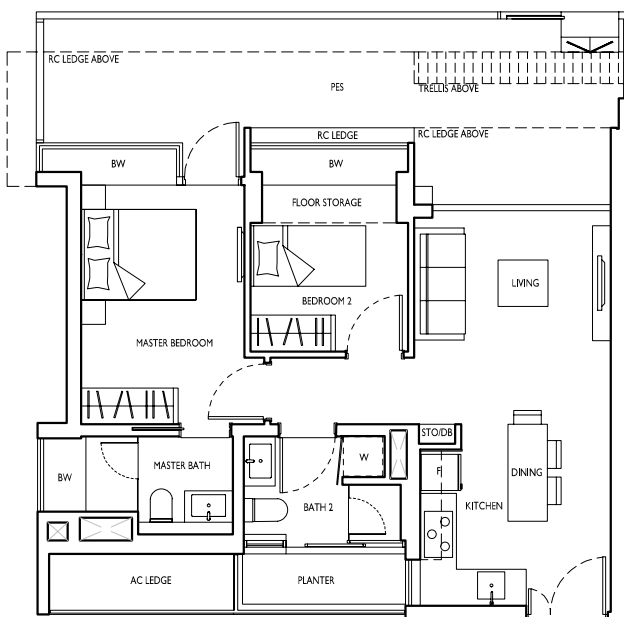

TYPE B1-6(P)
87 sq m / 936 sq ft
BLK 127 - #01-06
BLK 129 - #01-12

TYPE B1-1(P)
92 sq m / 990 sq ft
BLK 133 - #01-23*
BLK 143 - #01-55*

TYPE B1-4(P)
92 sq m / 990 sq ft
BLK 145 - #01-64

TYPE B1-2(P)
92 sq m / 990 sq ft
BLK 133 - #01-19*

TYPE B1-3(P)
92 sq m / 990 sq ft
BLK 149 - #01-82

TYPE B1(P)
87 sq m / 936 sq ft
BLK 141 - #01-54

TYPE B1-7(P)⁺
91 sq m / 980 sq ft
BLK 135 - #01-32

*mirror unit

KEY PLAN NOT TO SCALE

⁺ The use of the name Type B1-7 (P) for Block 135 unit #01-32, is subject to authorities' approval.