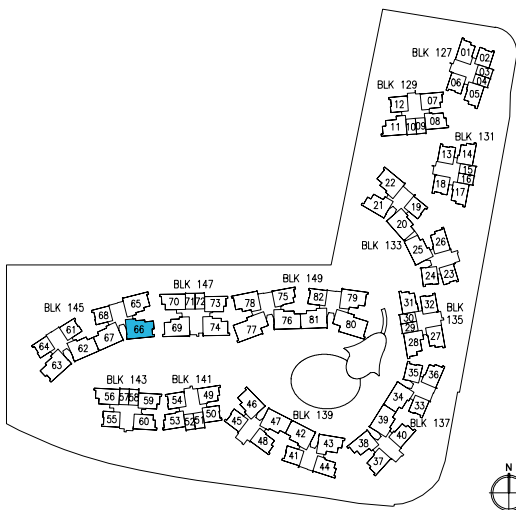

TYPE D2-3

131 sq m / 1410 sq ft
BLK 137 - #03-34 to #09-34

*mirror unit

KEY PLAN NOT TO SCALE

4-Bedroom Suite

TYPE D3(P)
 167 sq m / 1798 sq ft
 BLK 145 - #01-66*

*mirror unit

KEY PLAN NOT TO SCALE