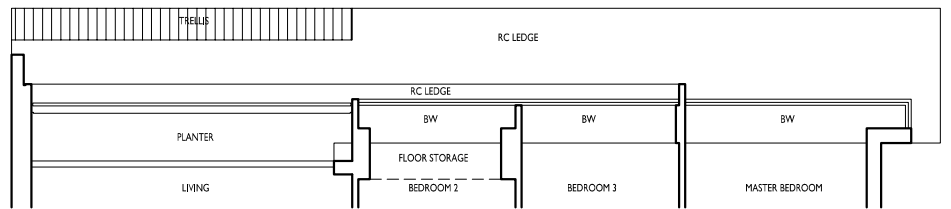

4-Bedroom Suite

TYPE D3
133 sq m / 1432 sq ft
BLK 145 - #03-63, #02-66*