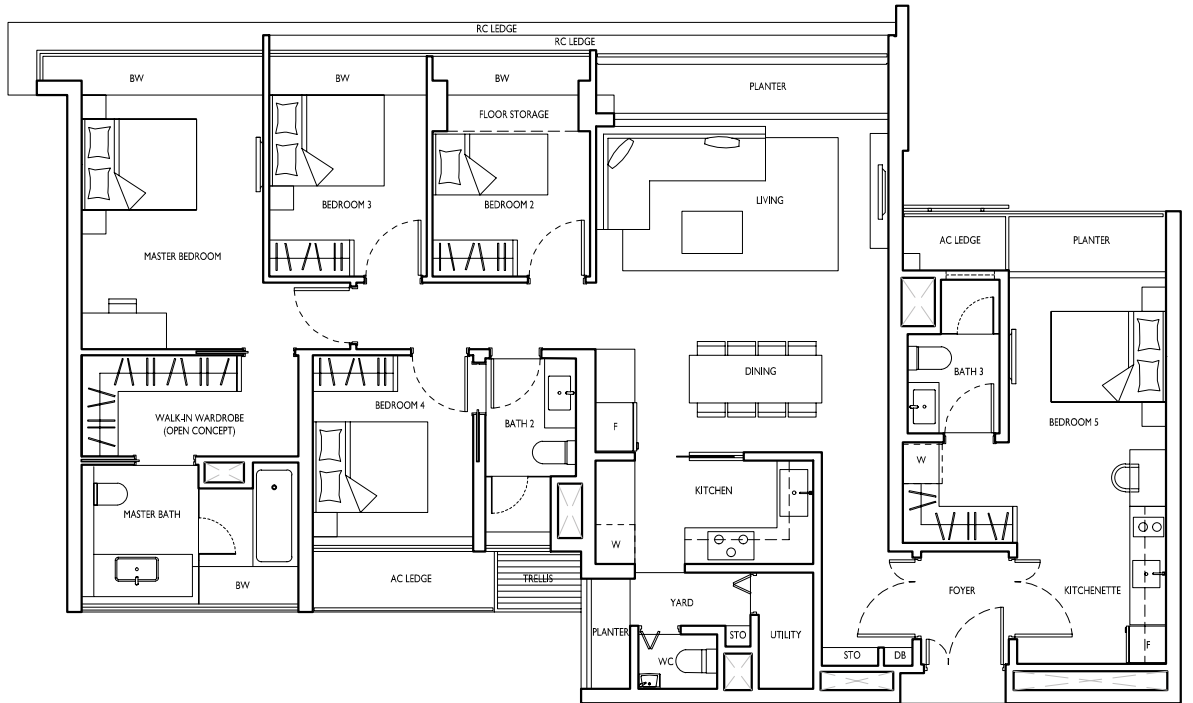

*mirror unit

KEY PLAN NOT TO SCALE

5-Bedroom

TYPE E1
 164 sq m / 1765 sq ft
 BLK 149 - #02-77*,
 #02-80

TYPE E1
 164 sq m / 1765 sq ft
 BLK 149 - #03-77 to #10-77*,
 #03-80 to #10-80

*mirror unit

KEY PLAN NOT TO SCALE