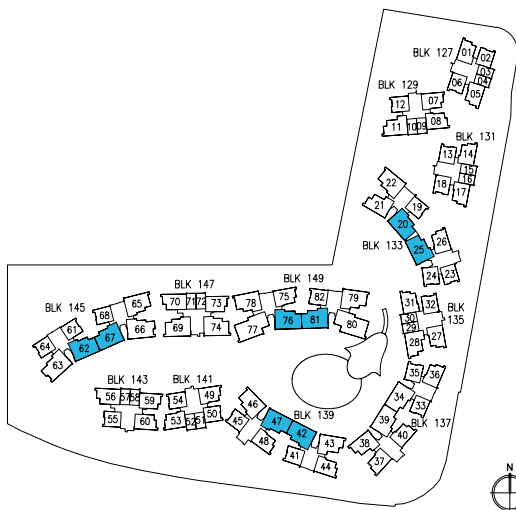

*mirror unit

KEY PLAN NOT TO SCALE