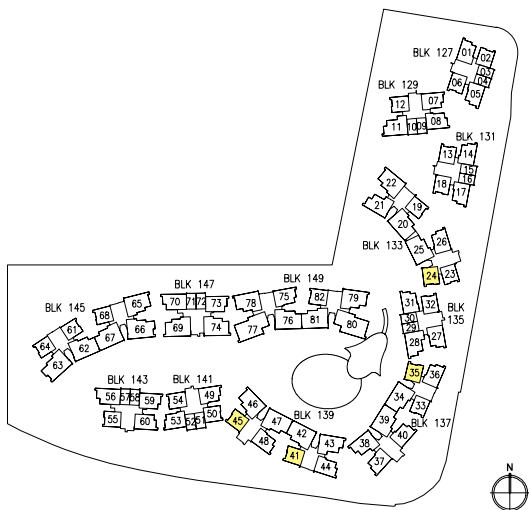

*mirror unit

KEY PLAN NOT TO SCALE