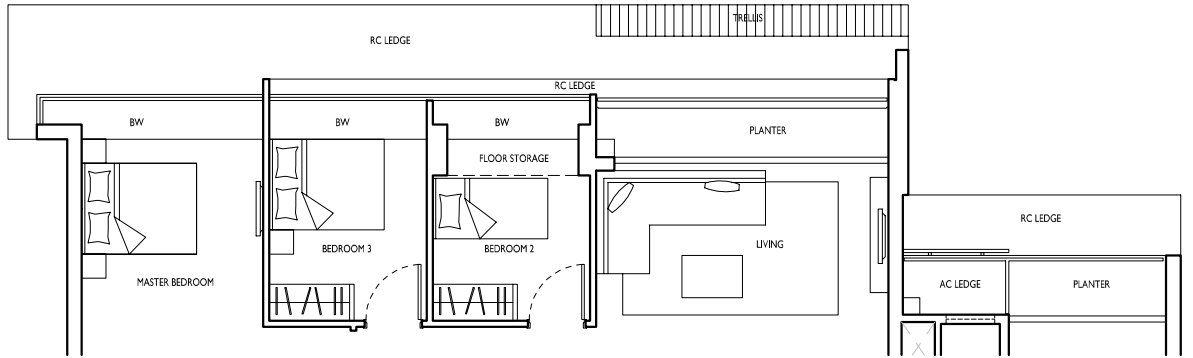

*mirror unit

KEY PLAN NOT TO SCALE

5-Bedroom

TYPE E1
 164 sq m / 1765 sq ft
 BLK 149 - #02-77*,
 #02-80

TYPE E1
 164 sq m / 1765 sq ft
 BLK 149 - #03-77 to #10-77*,
 #03-80 to #10-80

*mirror unit

KEY PLAN NOT TO SCALE